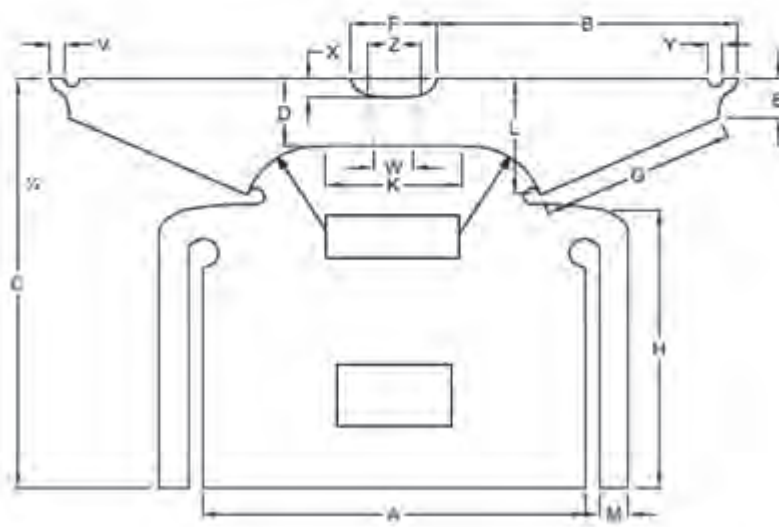

**GLOVEMAN
SUPPLIES LTD**

Specification
COSHH/Datasheet

GSL Ref. PY130

Blue CPE Fluid Resistant Isolation Gowns with Thumb Loops

**GLOVEMAN
SUPPLIES LTD**

Vision House, Jon Davey Drive, Treleigh Industrial Estate,
Redruth, Cornwall, TR16 4AX.
t. 01209 314759 f. 01209 310760
e. sales@gloveman.co.uk
www.gloveman.co.uk

Material: CPE (Chlorinated Polyethylene), 40g
Dimensions: 117 x 193cm
Thickness: 23mu

**GLOVEMAN
SUPPLIES LTD**

Specification

COSHH/Datasheet

Packed: 1pc per bag, 10 pcs per big bag, 200 pcs per case

Case dimensions: 45 x 40 x 36cm

Case weight: 10kgs

**GLOVEMAN
SUPPLIES LTD**

Vision House, Jon Davey Drive, Treleigh Industrial Estate,
Redruth, Cornwall, TR16 4AX.
t. 01209 314759 f. 01209 310760
e. sales@gloveman.co.uk
www.gloveman.co.uk