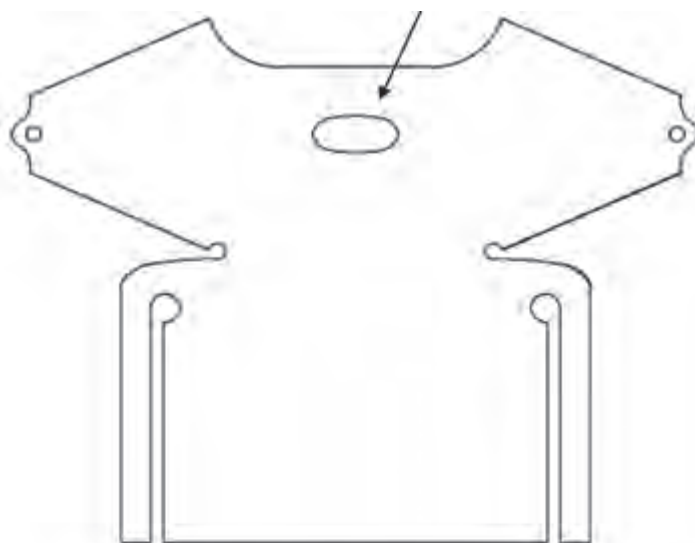

**GLOVEMAN
SUPPLIES LTD**

Specification
COSHH/Datasheet

GSL Ref. PY130

Blue CPE Fluid Resistant Isolation Gowns with Thumb Loops

**GLOVEMAN
SUPPLIES LTD**

Vision House, Jon Davey Drive, Treleigh Industrial Estate,
Redruth, Cornwall, TR16 4AX.
t. 01209 314759 f. 01209 310760
e. sales@gloveman.co.uk
www.gloveman.co.uk

Material: CPE (Chlorinated Polyethylene), 40g
Dimensions: 117 x 193cm
Thickness: 23mu

**GLOVEMAN
SUPPLIES LTD**

Specification

COSHH/Datasheet

Packed: 1pc per bag, 10 pcs per big bag, 200 pcs per case

Case dimensions: 45 x 40 x 36cm

Case weight: 10kgs

**GLOVEMAN
SUPPLIES LTD**

Vision House, Jon Davey Drive, Treleigh Industrial Estate,
Redruth, Cornwall, TR16 4AX.
t. 01209 314759 f. 01209 310760
e. sales@gloveman.co.uk
www.gloveman.co.uk